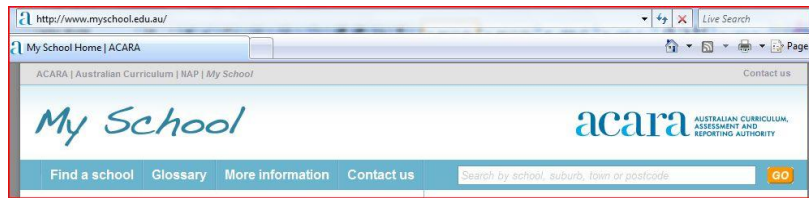

## MY SCHOOL WEBSITE

The My School website was established by the Federal Government to enable parents to easily access information about schools within their local and wider community. The site provides a range of information, including a school profile, NAPLAN results (ie. the school's performance in nation-wide testing of grade 3 & 5 students in literacy and numeracy) and the school's finances.

This information can be used as another means of comparing local schools, helping you decide which schools to visit during Open Days and in choosing a school for your child.

The site can be accessed by: